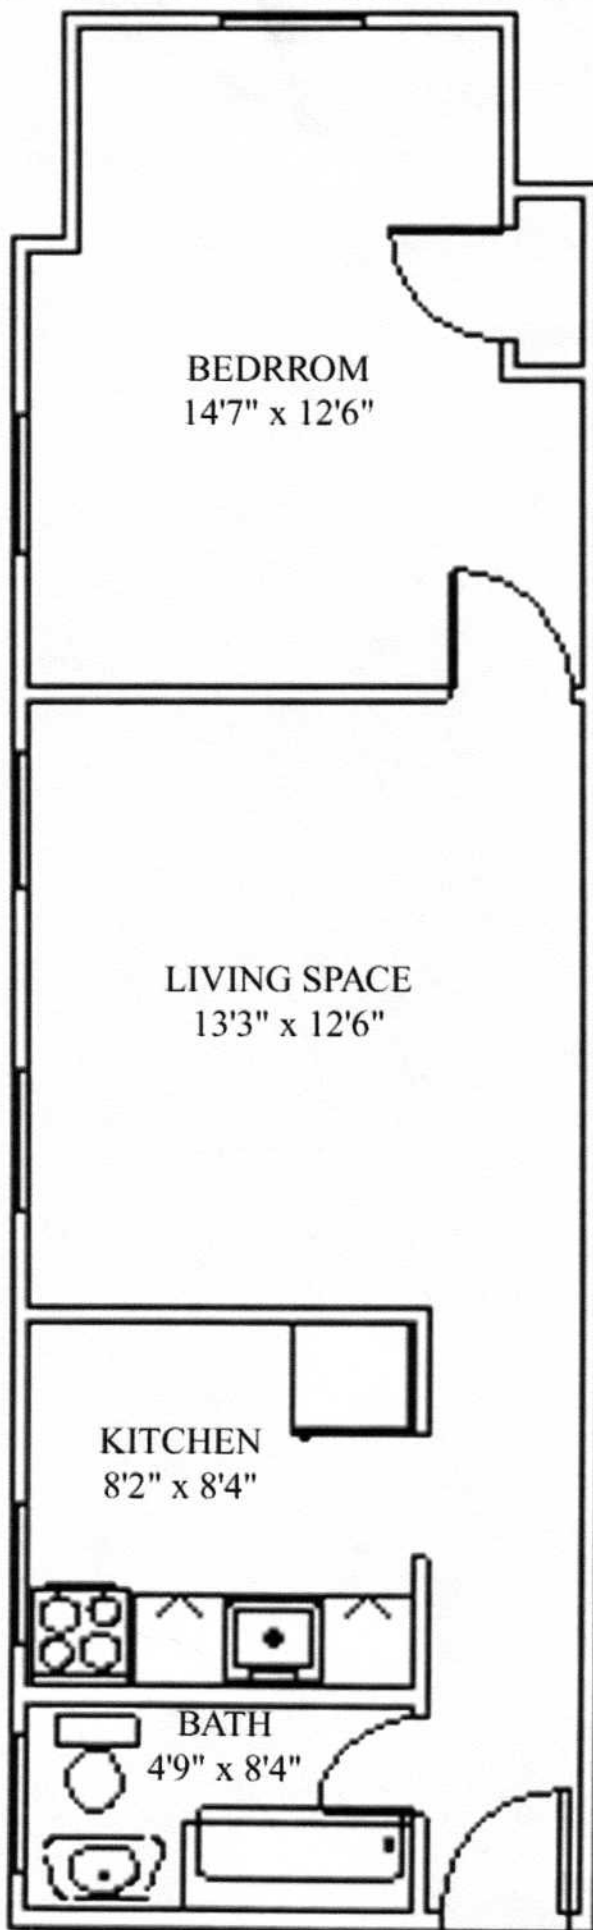

# TEMPLETOWN REALTY

Phone: (215)-232-3707

P.O. Box 7263

St. Davids, PA 19087

BEDRROM  
14'7" x 12'6"

LIVING SPACE  
13'3" x 12'6"

KITCHEN  
8'2" x 8'4"

BATH  
4'9" x 8'4"

**APARTMENT #1425**  
**2nd FLOOR-REAR**  
**DIAMOND ST.**

**LIVING AREA**  
\_\_\_\_ Sq. Ft.

**RENT: \$**

**UTILITIES:**