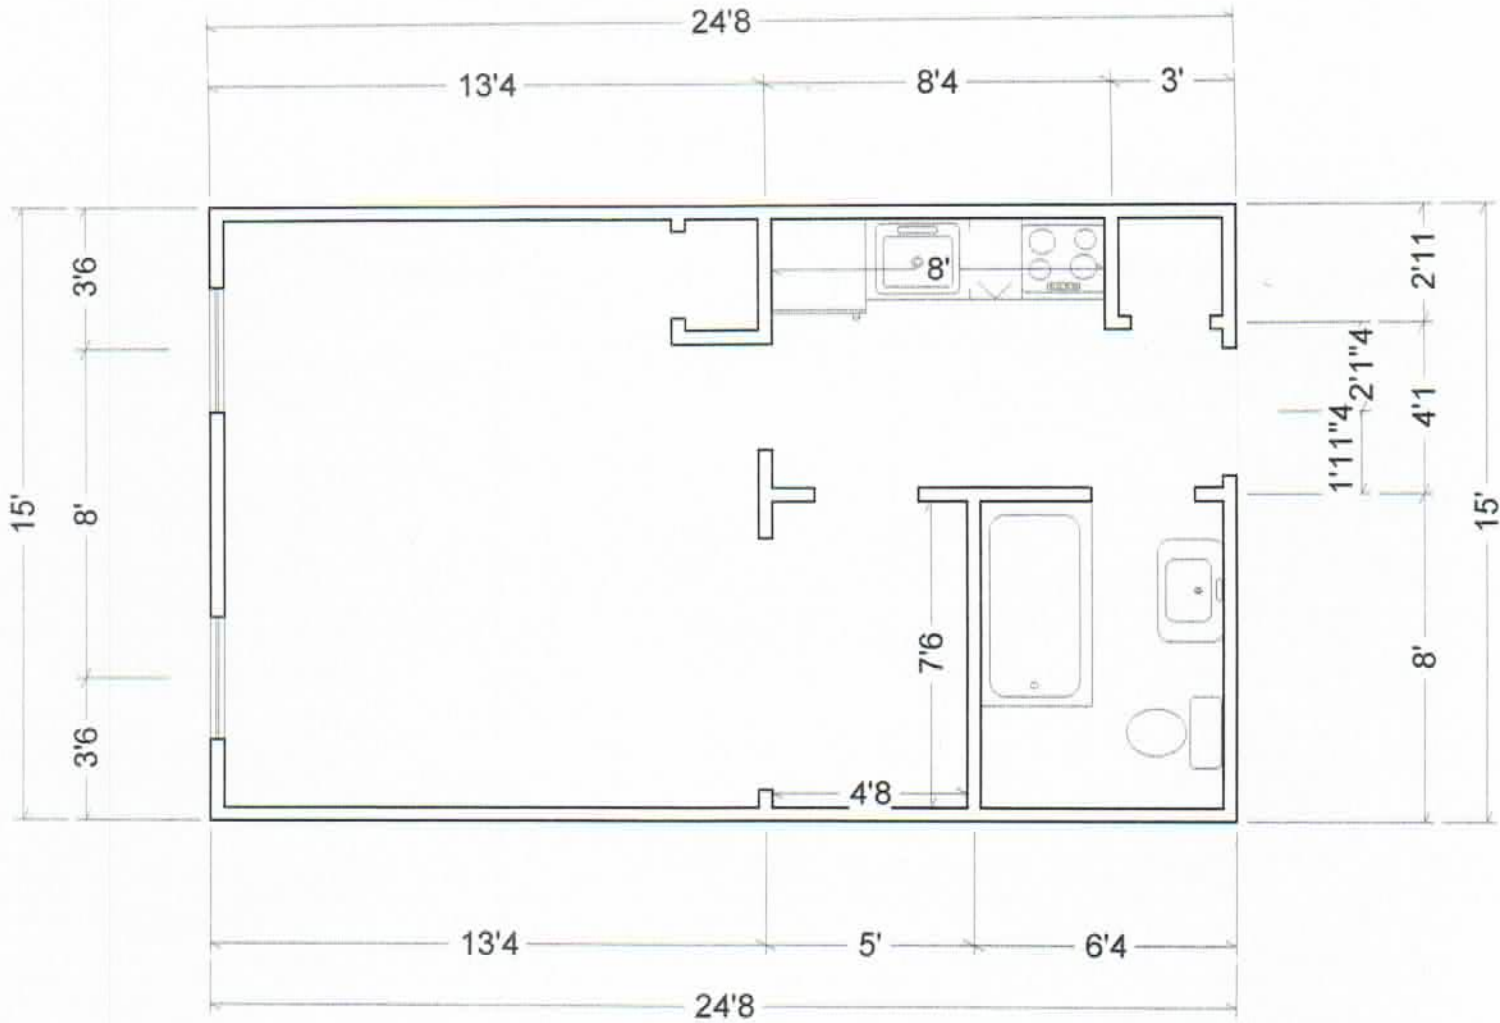

Templetown Realty  
1535 N Sydenham Street  
Philadelphia PA 19121

215 232-3707

LIVING AREA  
370 sq ft

Property Address:

Antoinette

1429 N 15<sup>th</sup> Street  
Philadelphia PA 19121

D - H